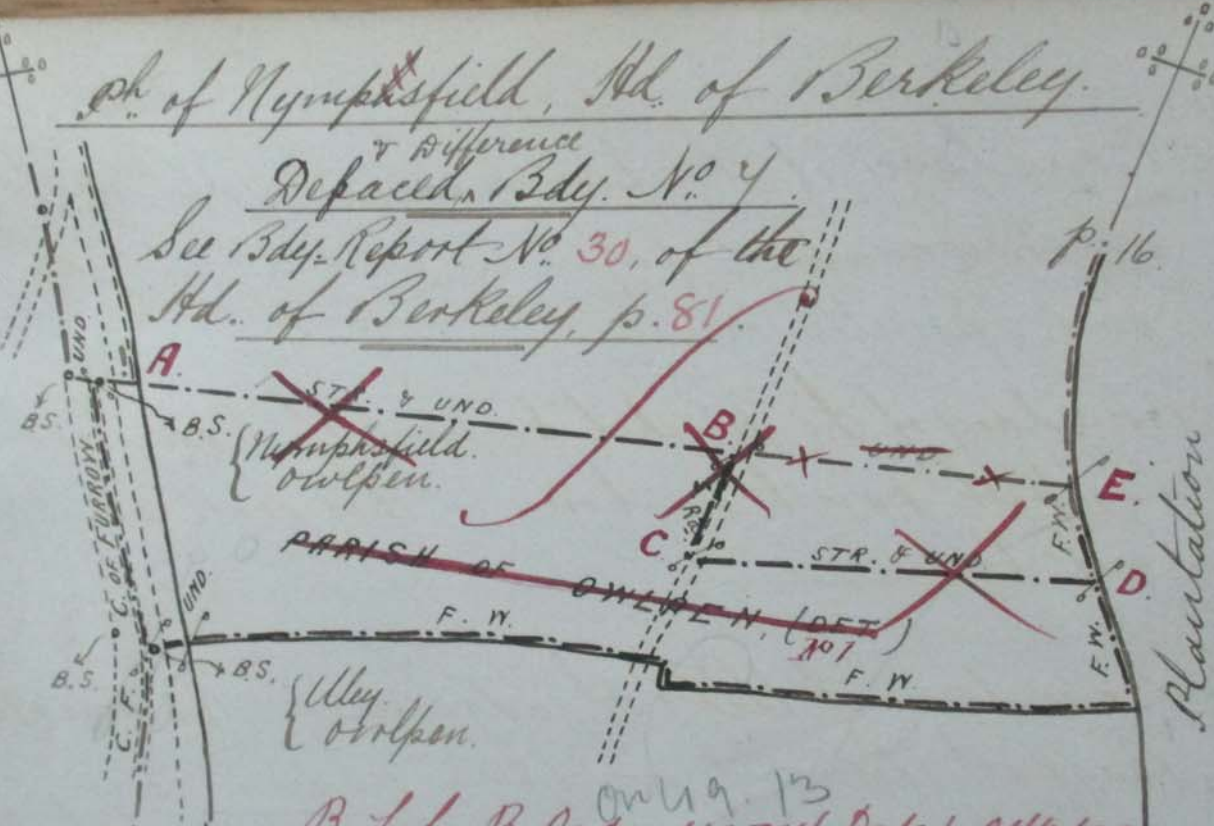

Parish of Uley, B.R.B. 1250

Nood.

Ph of Nymphsfield, Hd. of Berkeley.

Depaced Bdy. No. 4

See Bdy. Report No. 30, of the Hd. of Berkeley, p. 81.

Page 15

By L.G.B. Order 14,746 Dated 21/1/82
Owlpen (det) becomes amalgamated
with Nymphsfield on 24 March 1983.