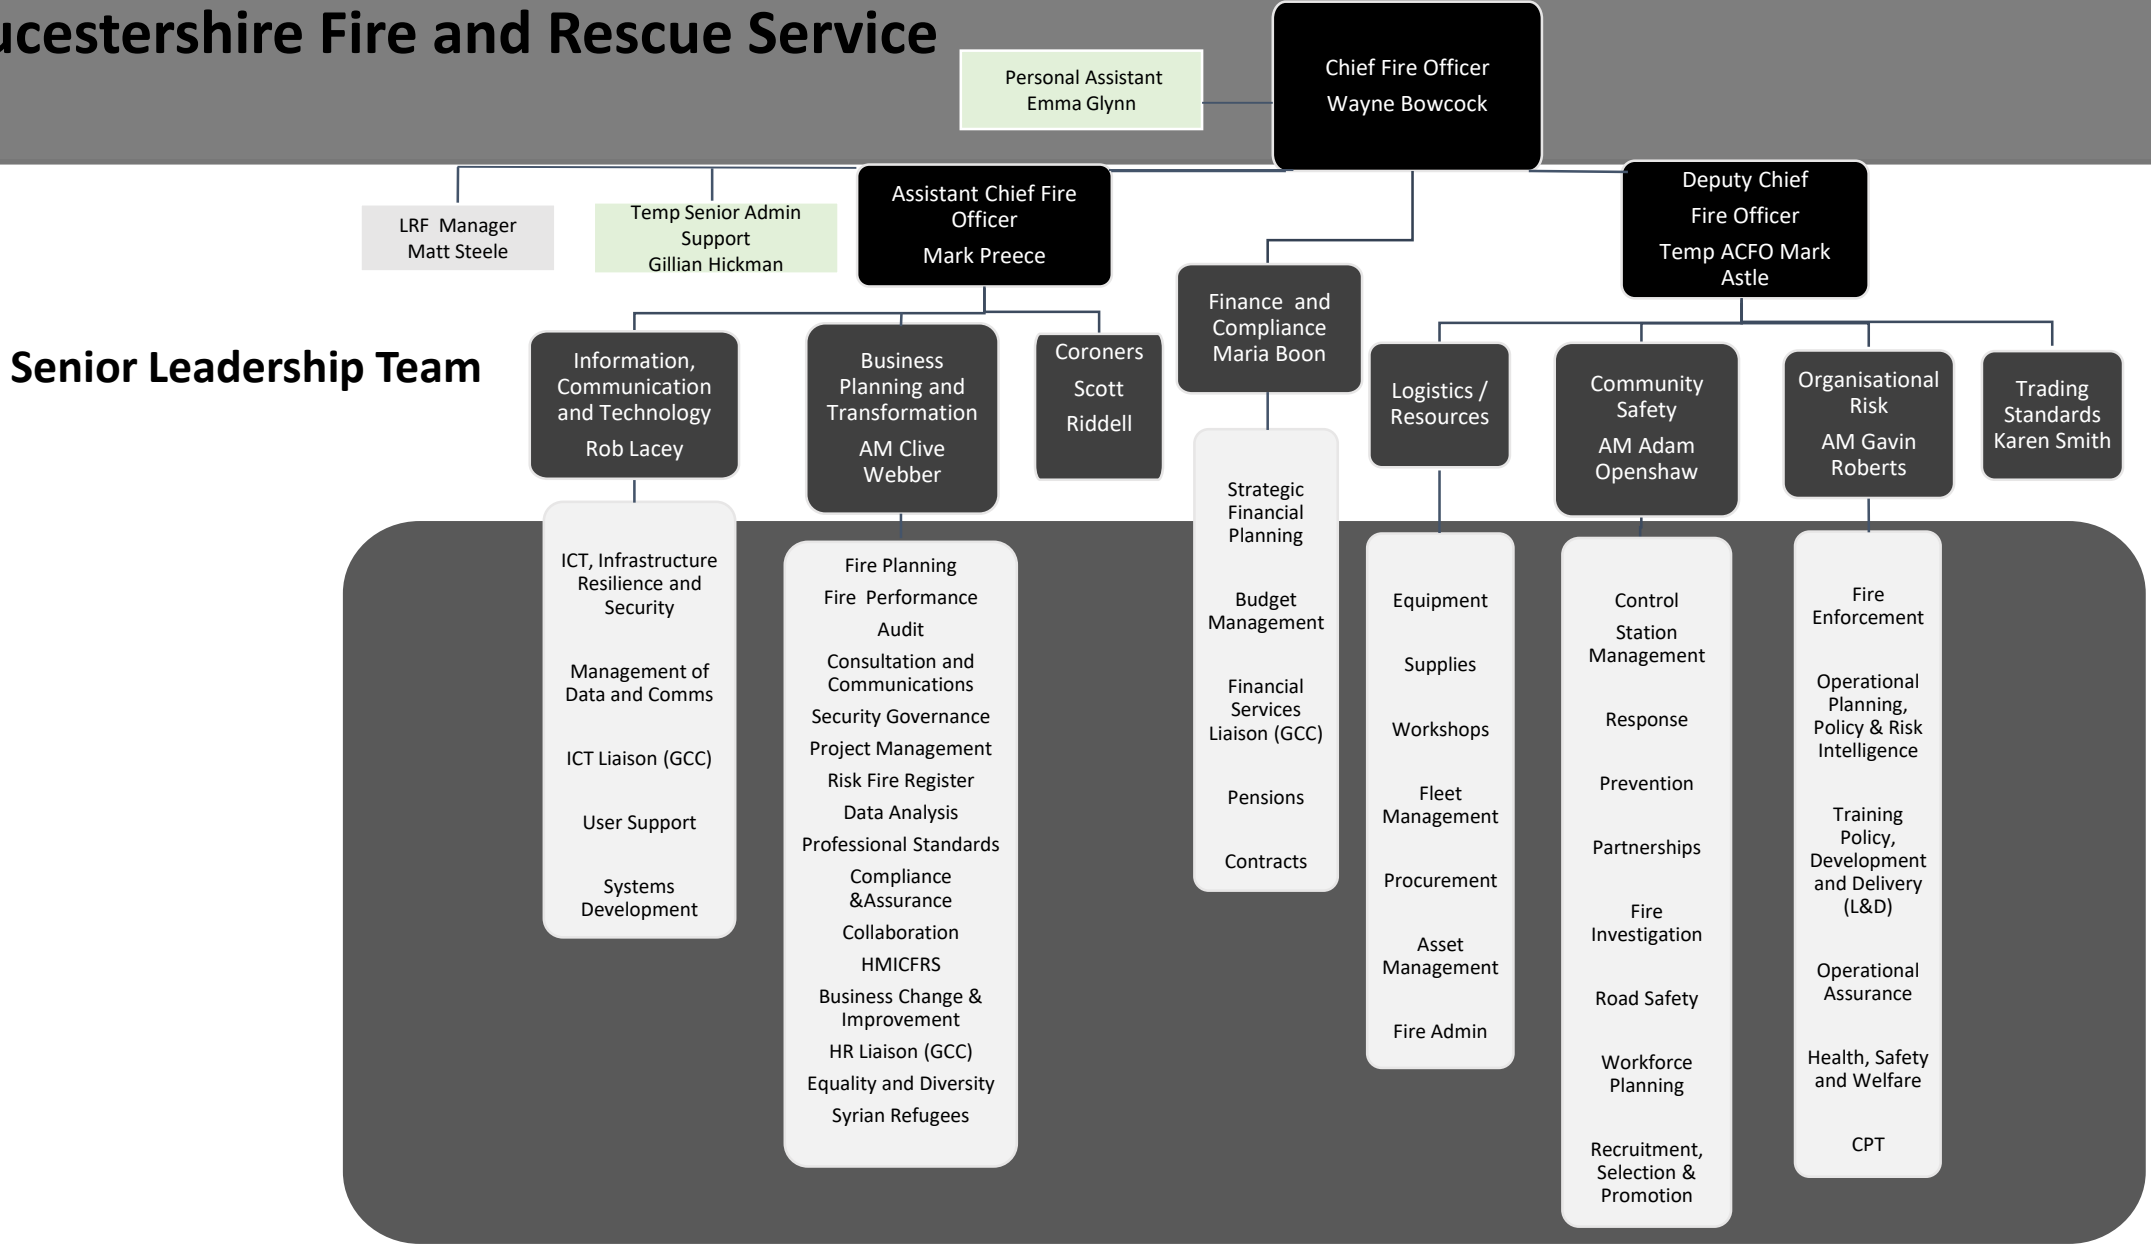

Gloucestershire Fire and Rescue Service

Senior Leadership Team

Gloucestershire Fire and Rescue Service

Information, Communication and Technology Team

Gloucestershire Fire and Rescue Service

Business Planning and Transformation team

Gloucestershire Fire and Rescue Service Logistics and Resources Team

Gloucestershire Fire and Rescue Service Finance and Compliance Team

Gloucestershire Fire and Rescue Service Community Safety Team

Black Watch WM Bruce Rudge CM Rachel Gorton FFC Rena Mitchell FFC Hannah Pellant FFC Chris Winter	Red Watch WM Vacancy CM Dan Vickery FFC Holly Carver FFC Rachel Gray
Blue Watch WM Ben Slatter CM Becky Champ FFC Jenny Holder FFC Lydia Pilkington	White Watch WM Amy Callus CM Emma Hulland FFC Jack Mantel FFC Meg Sherborne