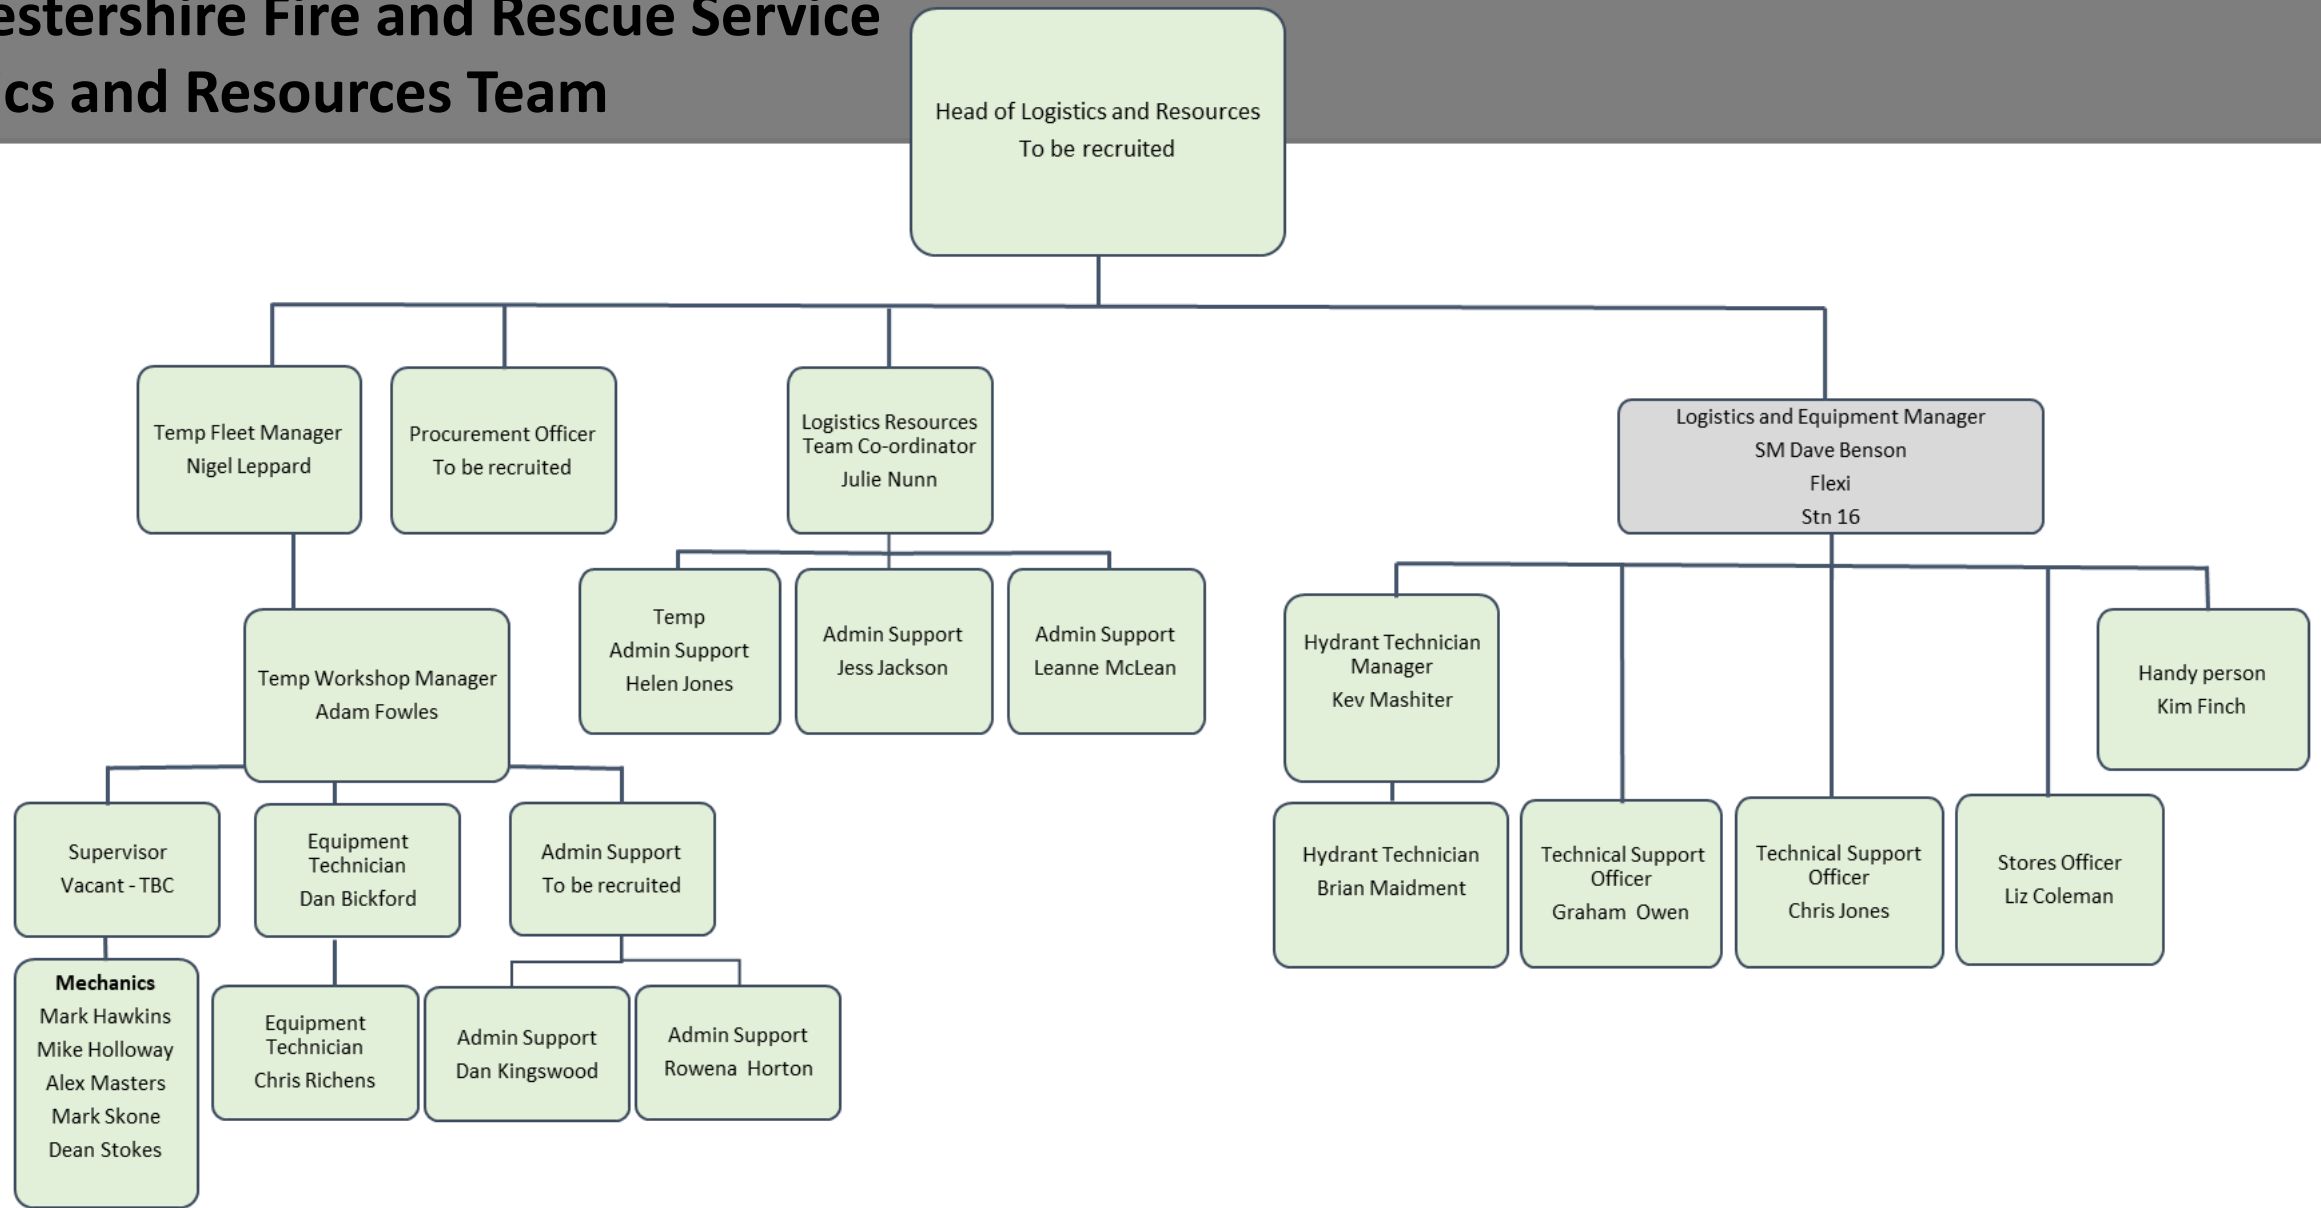

Gloucestershire Fire and Rescue Service

Senior Leadership Team

Gloucestershire Fire and Rescue Service

Information, Communication and Technology Team

Gloucestershire Fire and Rescue Service

Business Planning and Transformation team

Gloucestershire Fire and Rescue Service Logistics and Resources Team

Gloucestershire Fire and Rescue Service Finance and Compliance Team

Gloucestershire Fire and Rescue Service Community Safety Team

Black Watch WM Bruce Rudge CM Rachel Gorton FFC Rena Mitchell FFC Hannah Pellant FFC Chris Winter	Red Watch WM Vacancy CM Dan Vickery FFC Holly Carver FFC Rachel Gray
Blue Watch WM Ben Slatter CM Becky Champ FFC Jenny Holder FFC Lydia Pilkington	White Watch WM Amy Callus CM Emma Hulland FFC Jack Mantel FFC Meg Sherborne