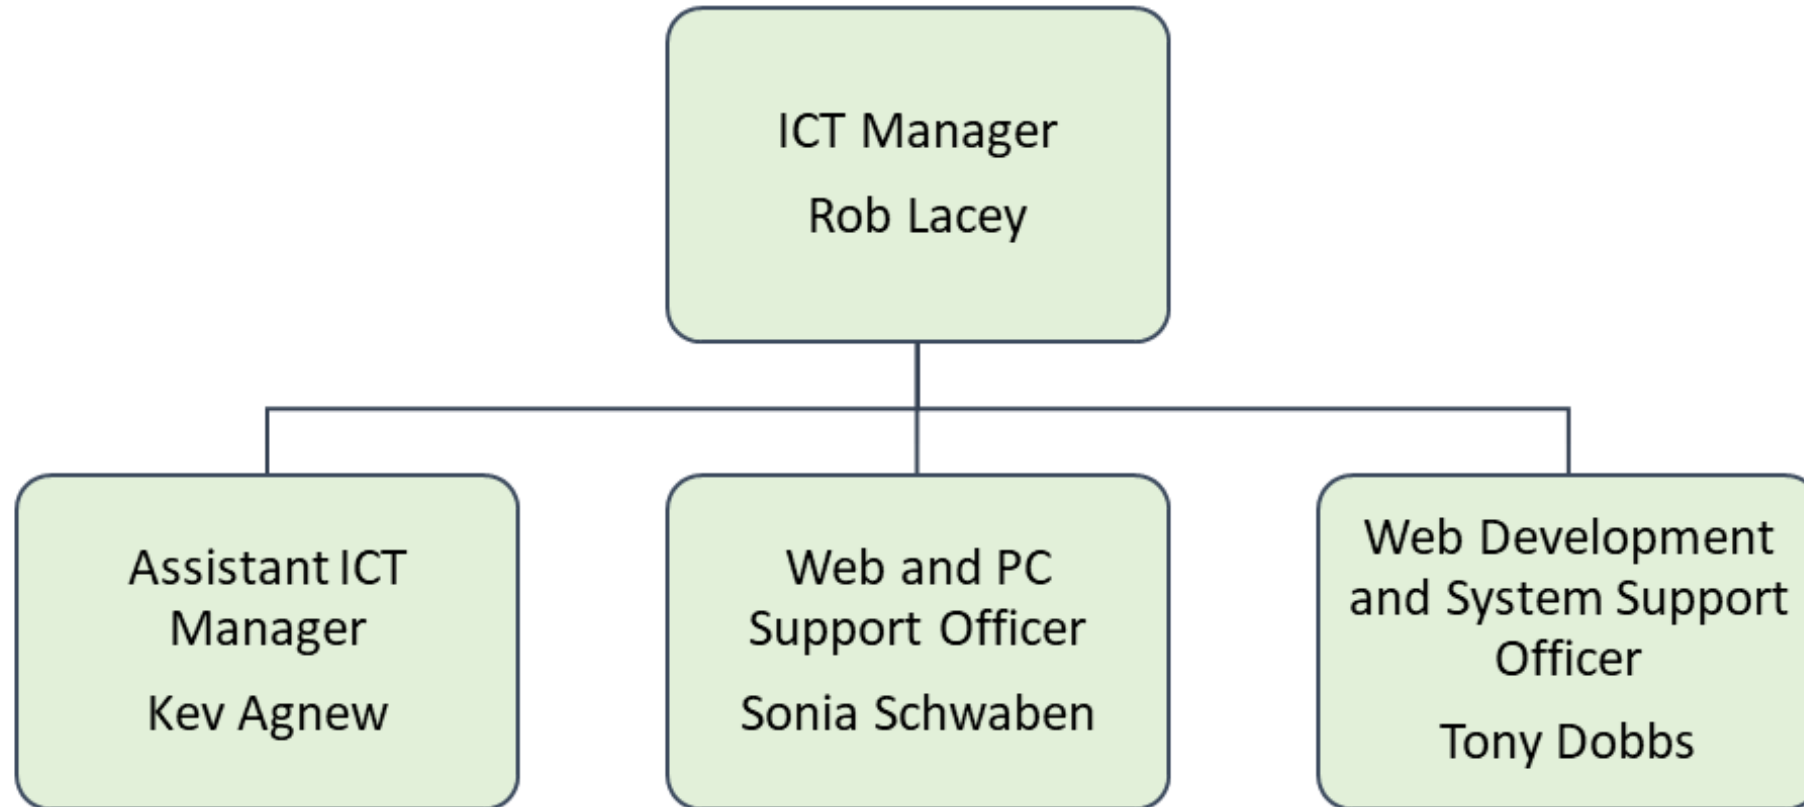

Gloucestershire Fire and Rescue Service

Senior Leadership Team

Gloucestershire Fire and Rescue Service

Information, Communication and Technology Team

Gloucestershire Fire and Rescue Service

Business Planning and Transformation team

Gloucestershire Fire and Rescue Service Logistics and Resources Team

Gloucestershire Fire and Rescue Service Finance and Compliance Team

Gloucestershire Fire and Rescue Service Community Safety Team

Black Watch WM Bruce Rudge CM Rachel Gorton FFC Rena Mitchell FFC Hannah Pellant FFC Chris Winter	Red Watch WM Vacancy CM Dan Vickery FFC Holly Carver FFC Rachel Gray
Blue Watch WM Ben Slatter CM Becky Champ FFC Jenny Holder FFC Lydia Pilkington	White Watch WM Amy Callus CM Emma Hulland FFC Jack Mantel FFC Meg Sherborne