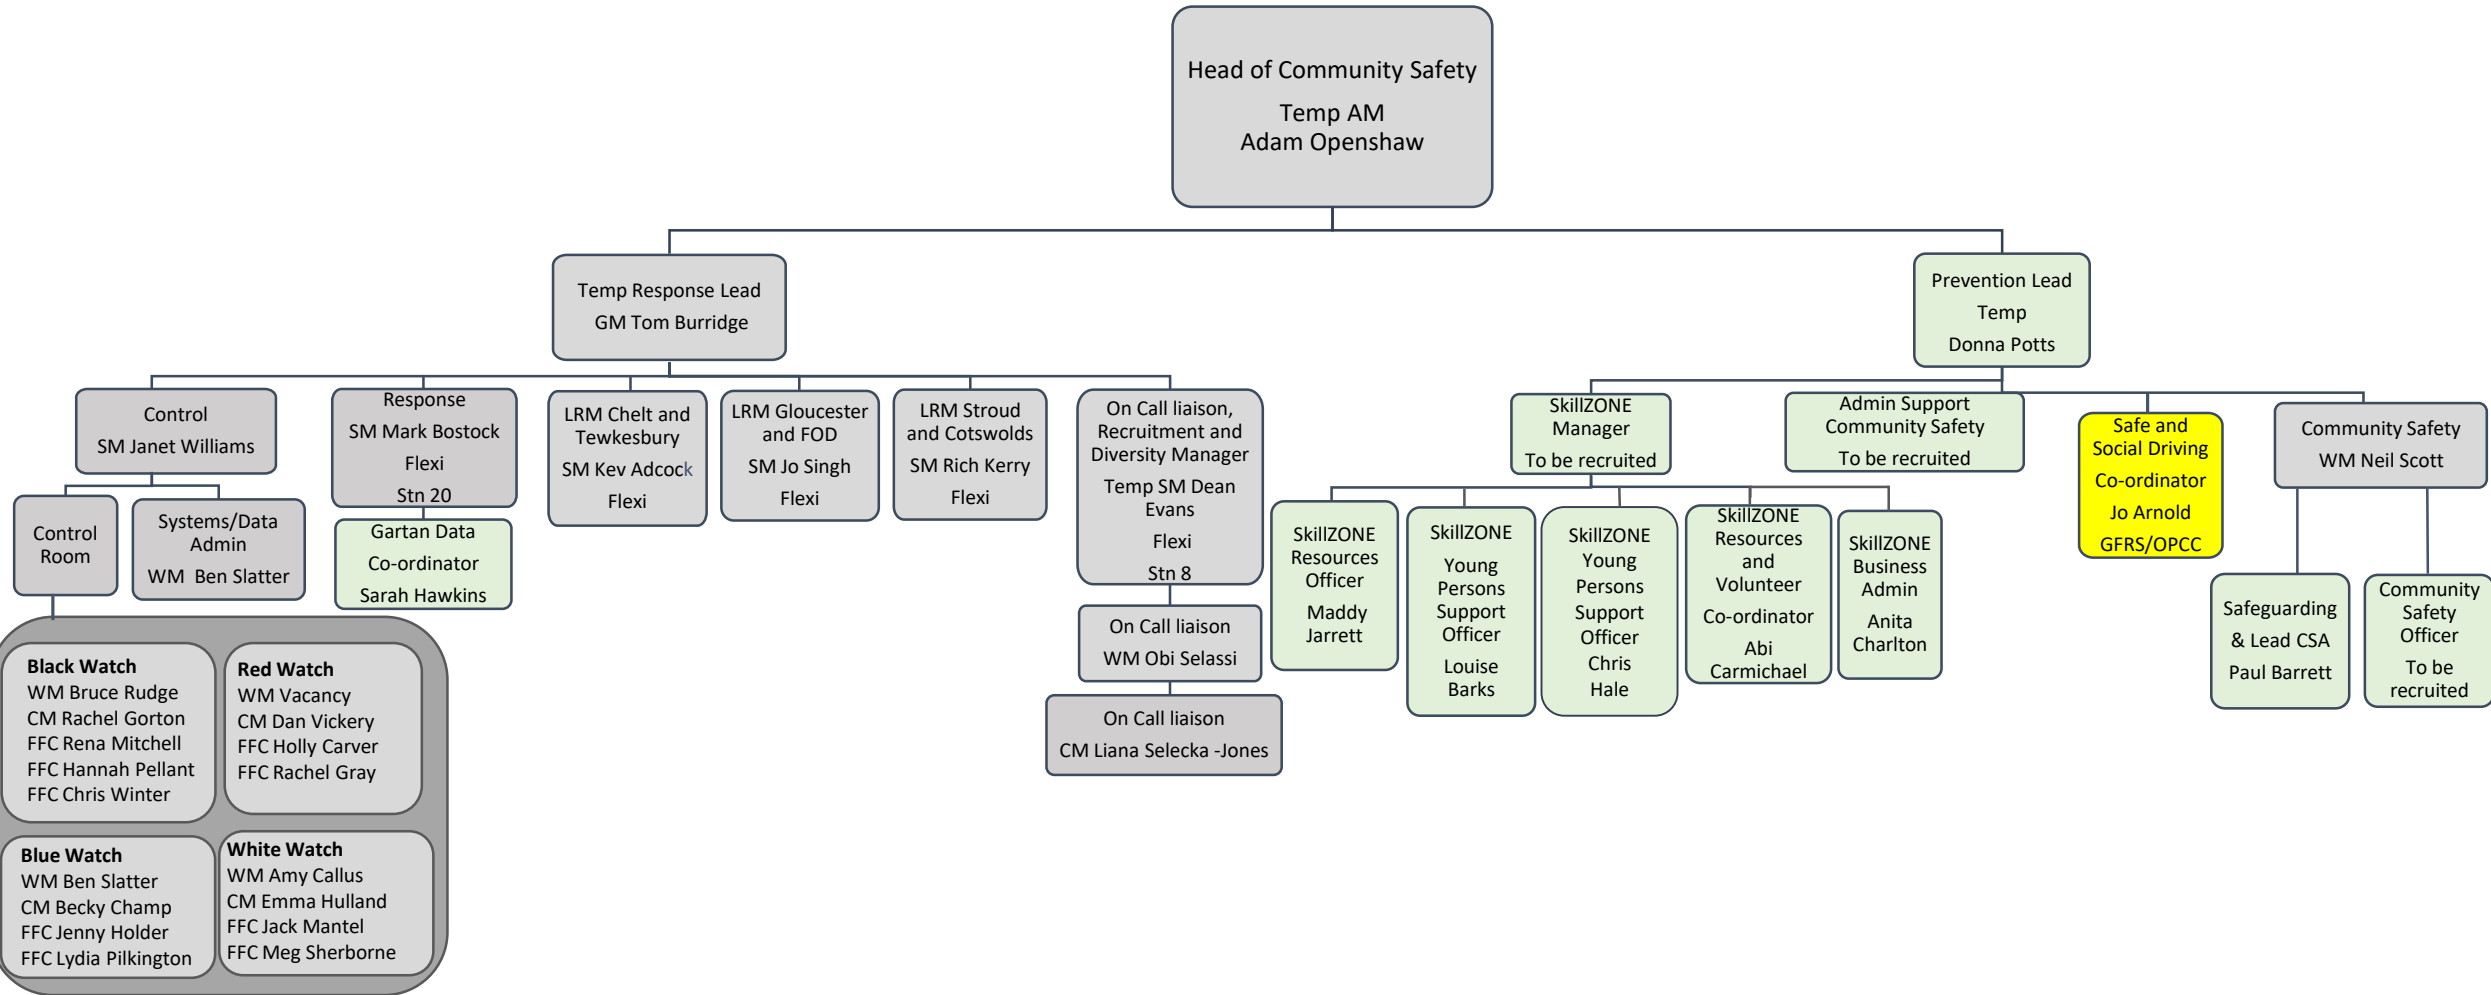

Gloucestershire Fire and Rescue Service

Senior Leadership Team

Gloucestershire Fire and Rescue Service

Information, Communication and Technology Team

Gloucestershire Fire and Rescue Service

Business Planning and Transformation team

Gloucestershire Fire and Rescue Service Logistics and Resources Team

Gloucestershire Fire and Rescue Service Finance and Compliance Team

Gloucestershire Fire and Rescue Service Community Safety Team

Black Watch WM Bruce Rudge CM Rachel Gorton FFC Rena Mitchell FFC Hannah Pellant FFC Chris Winter	Red Watch WM Vacancy CM Dan Vickery FFC Holly Carver FFC Rachel Gray
Blue Watch WM Ben Slatter CM Becky Champ FFC Jenny Holder FFC Lydia Pilkington	White Watch WM Amy Callus CM Emma Hulland FFC Jack Mantel FFC Meg Sherborne

Gloucestershire Fire and Rescue Service

Organisational Risk Team