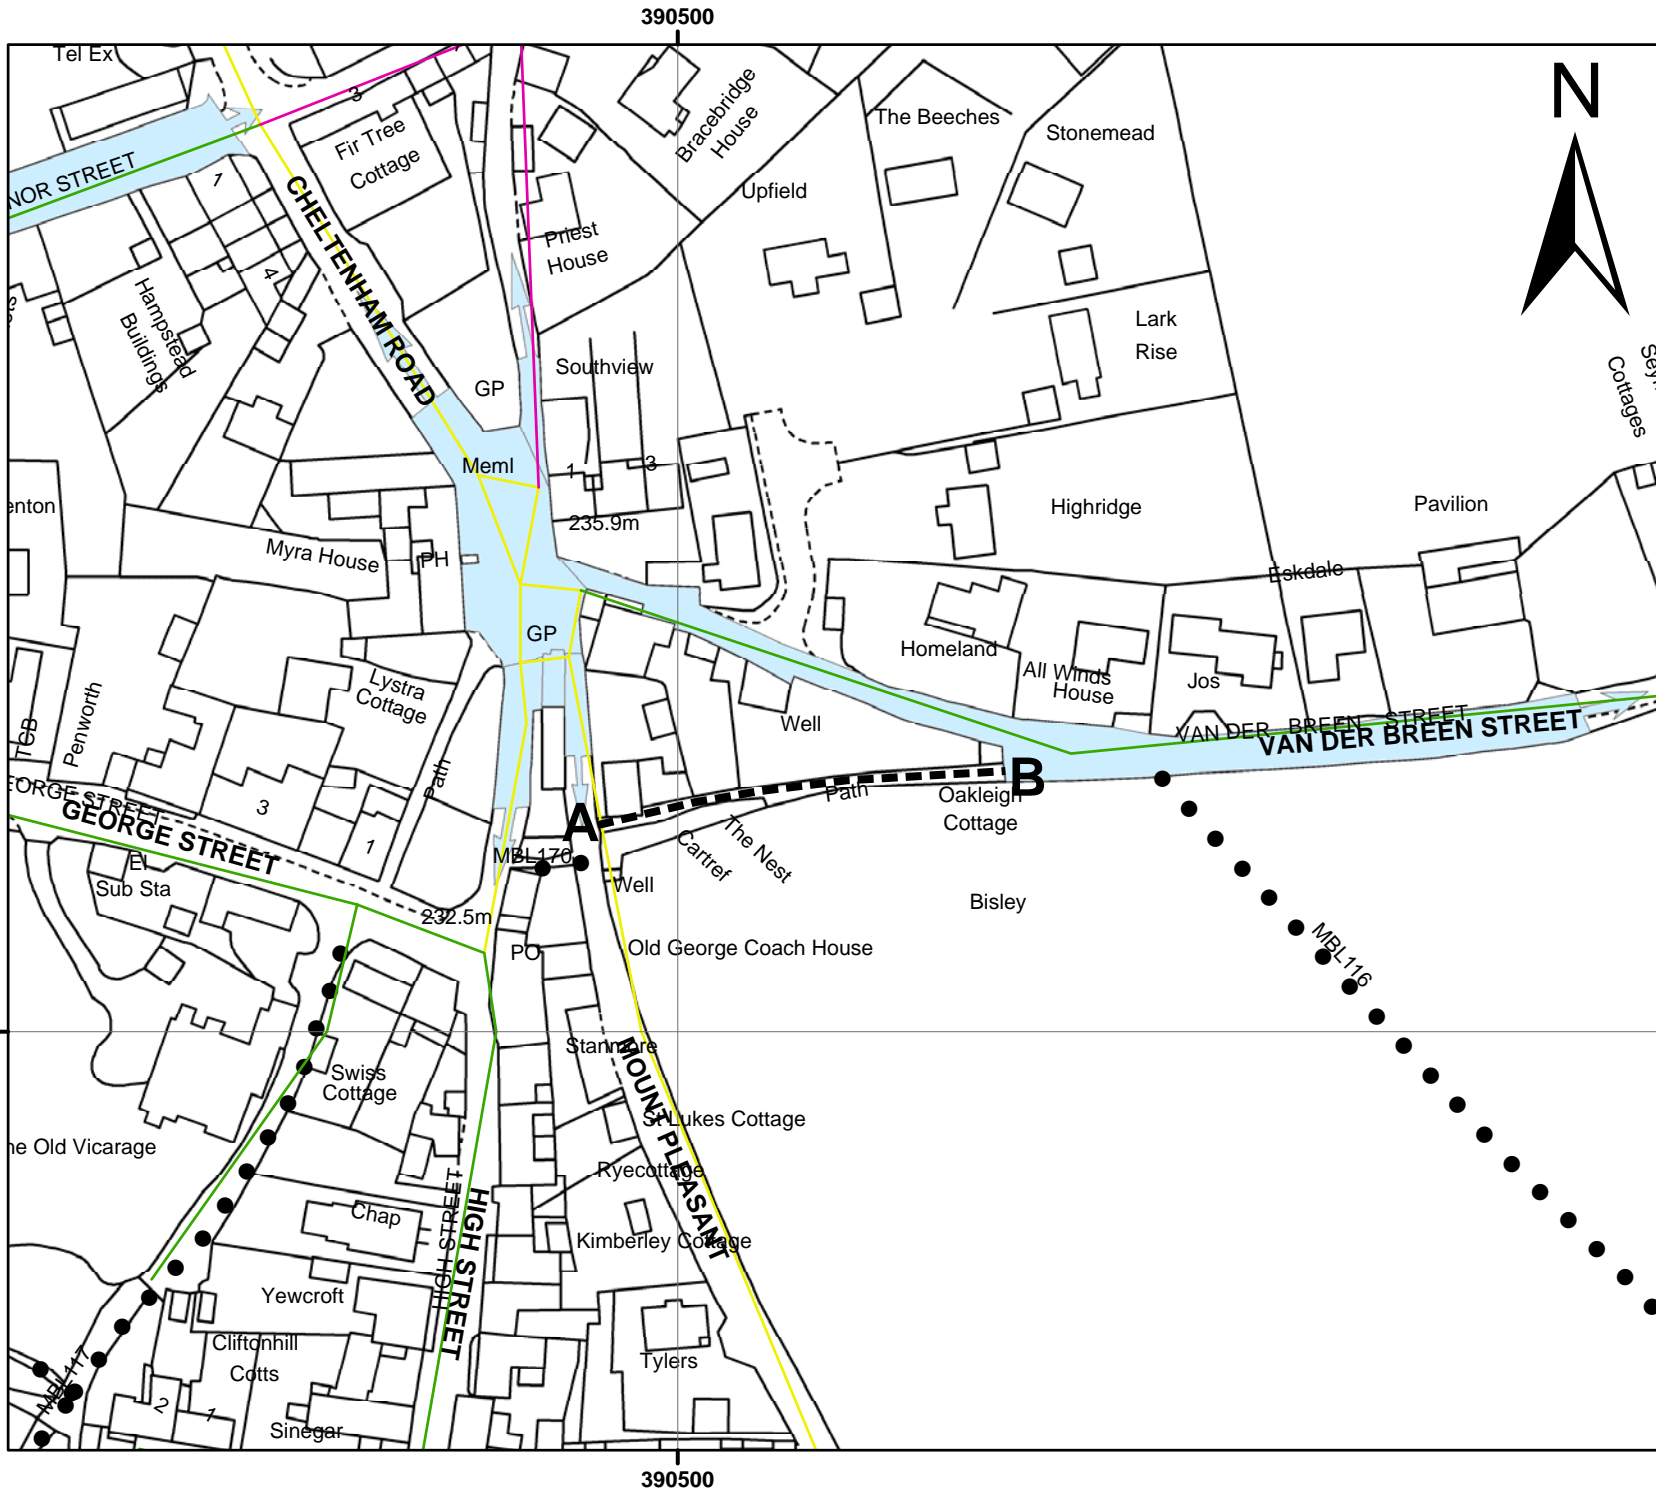

VAN DER BREEN STREET, BISLEY PARISH

DEFINITIVE MAP MODIFICATION ORDER 2019

KEY:-

CLAIMED PATH

UNAFFECTED PATHS

ADOPTED HIGHWAY

Highway Records

Shire Hall, Westgate Street,
Gloucester GL1 2TG
Tel: 01452 328981
www.gloucestershire.gov.uk

Drawn by: J Harris

SCALE: 1:1,250

DATE: 26 June 2019

This map is reproduced from (or based upon) Ordnance Survey material with the permission of Ordnance Survey on behalf of the controller of Her Majesty's Stationery Office. © Crown Copyright and database right 2019, Ordnance Survey 100019134. Unauthorised reproduction infringes Crown copyright and may lead to prosecution or civil proceedings. You are not permitted to copy, sub-license, distribute or sell any of this data to third parties in any form.

206000

390500

390500